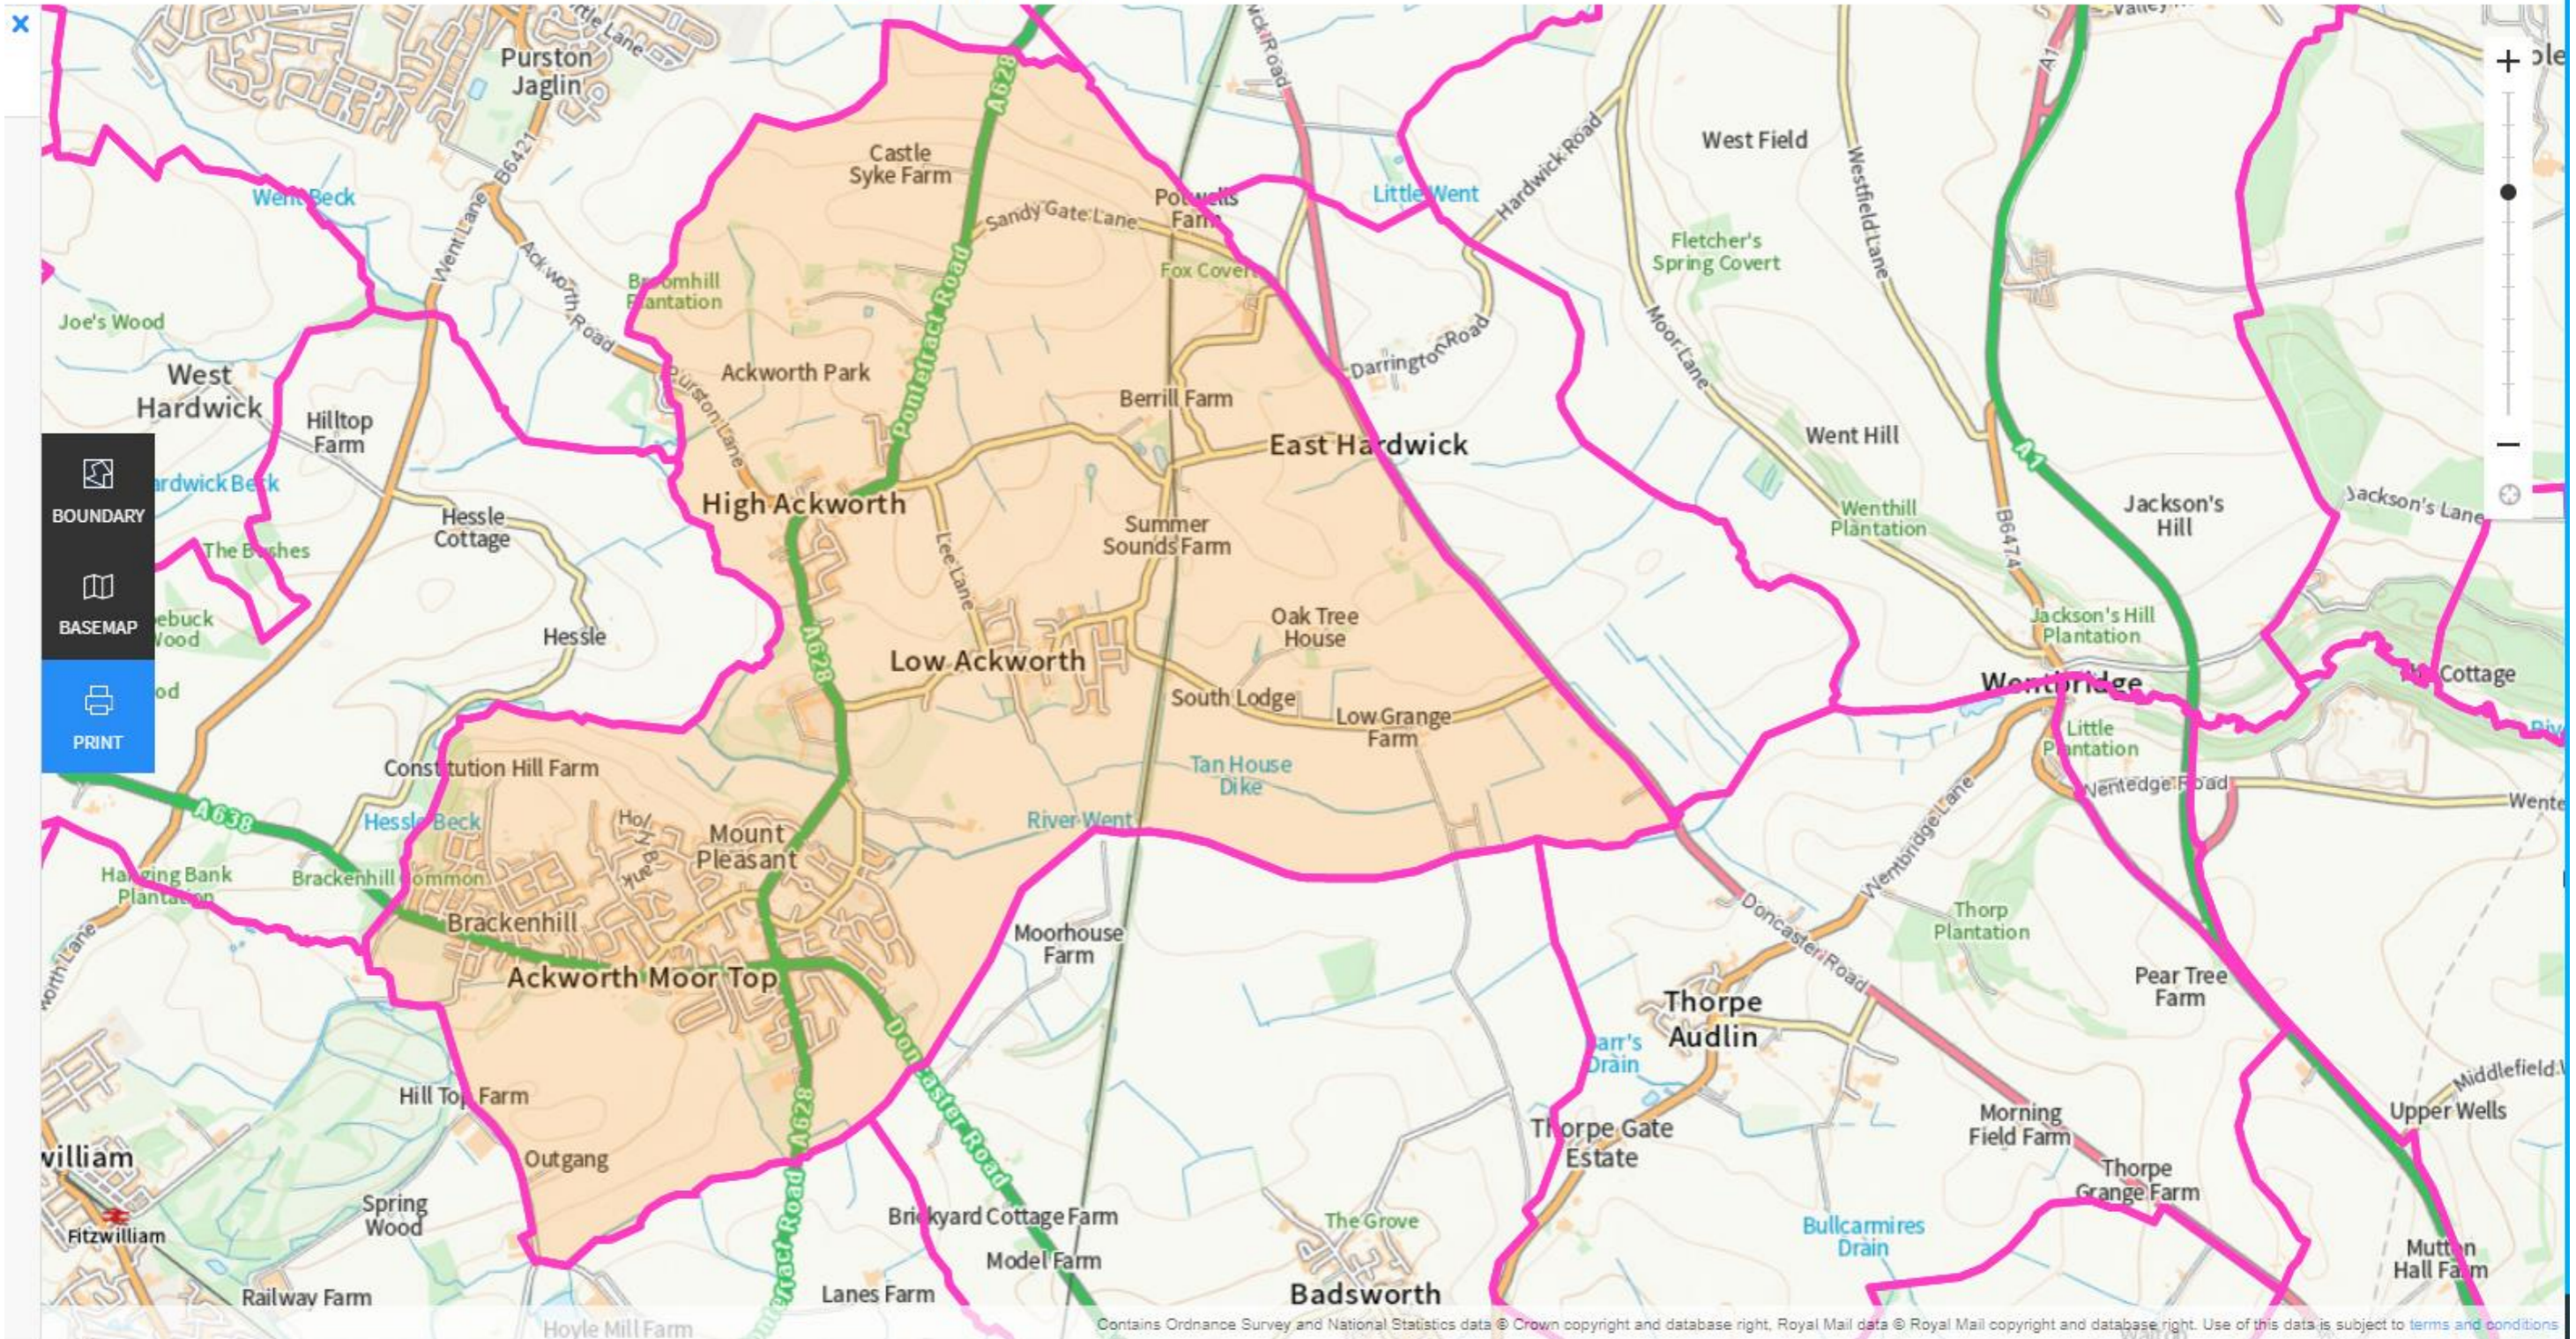

ACKWORTH CIVIL PARISH, WAKEFIELD DISTRICT

Civil Parishes or Communities

Contains Ordnance Survey and National Statistics data © Crown copyright and database right, Royal Mail data © Royal Mail copyright and database right. Use of this data is subject to [terms and conditions](#).